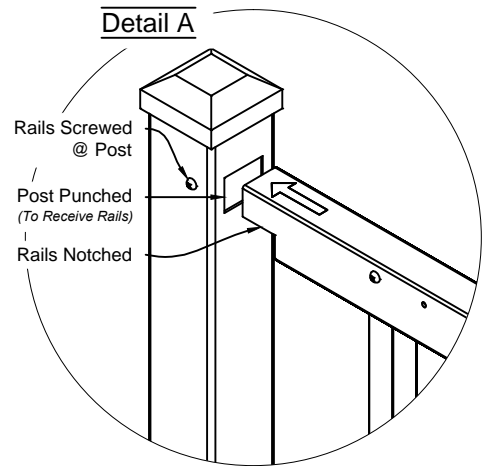

Rings

Not Available

Butterfly Scrolls

Not Available

i
01 **Alamo #400 6ft Fence Panel**
Shown As Commercial Series Scale: NTS

Matching Gate Options

i
02 **Alamo Single Walk Gate**
#4004 Arched Rail Option Scale: NTS

i
03 **Alamo Double Walk Gate**
#6400M Straight Rail Option Scale: NTS

Alamo Fence & Gate
Commercial Series #400

DRAWING NOTES:

Don't Scale From Drawings.
Please See Our Fence & Gate Style Sheet For Other Options.