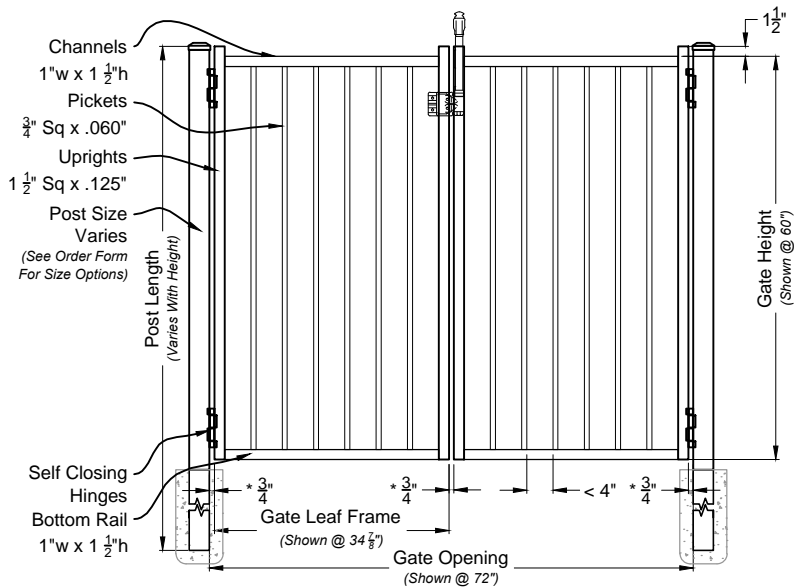

Rings

Not Available

Butterfly Scrolls

Not Available

i
01 **Alamo #400 6ft Fence Panel**
Shown As Commercial Series Scale: NTS

Matching Gate Options

i
02 **Alamo Single Walk Gate**
#4004 Arched Rail Option Scale: NTS

i
03 **Alamo Double Walk Gate**
#6400M Straight Rail Option Scale: NTS

Alamo Fence & Gate
Commercial Series #400

DRAWING NOTES:

Don't Scale From Drawings.
Please See Our Fence & Gate Style Sheet For Other Options.

*Other Optional Gate Hardware Available, But May Change The Hinge And Latch Clearances.

Com 400 Series
Fence & Gate
Details
Pool Code

Approved By: iDeal Aluminum Quote #:
Drawn By: JMixon Drawn Date: 26-Nov-13