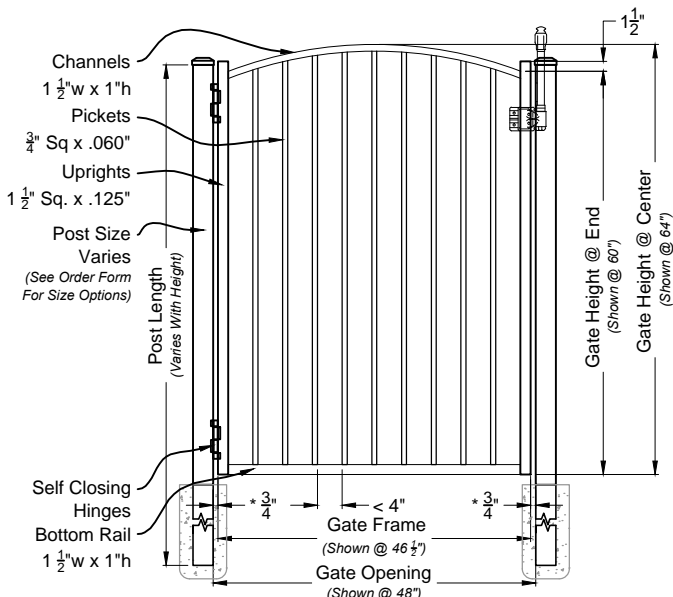

Rings

Not Available

Butterfly Scrolls

Not Available

i
01 **Alamo #400 6ft Fence Panel**
Shown As Commercial Series Scale: NTS

Matching Gate Options

i
02 **Alamo Single Walk Gate**
#4004 Arched Rail Option Scale: NTS

i
03 **Alamo Double Walk Gate**
#6400M Straight Rail Option Scale: NTS

Alamo Fence & Gate
Commercial Series #400

DRAWING NOTES:

Don't Scale From Drawings.
Please See Our Fence & Gate Style Sheet For Other Options.

*Other Optional Gate Hardware Available, But May Change The Hinge And Latch Clearances.

Com 400 Series
Fence & Gate
Details
Pool Code

Approved By: iDeal Aluminum Quote #:
Drawn By: JMixon Drawn Date: 26-Nov-13