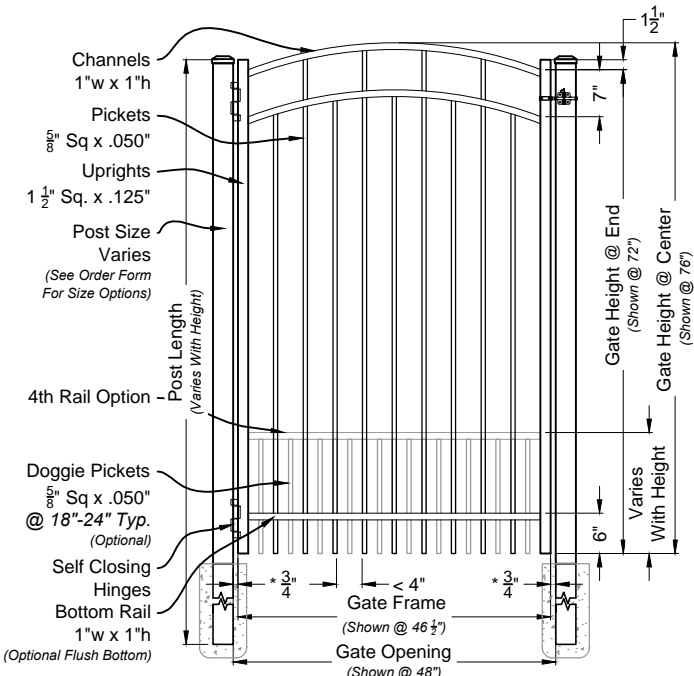

i
01 **Carolina #403 6ft Fence Panel**
Shown As Residential Series Scale: NTS

Matching Gate Options

i
02 **Carolina Single Walk Gate**
#4033 Arched Rail Option Scale: NTS

i
03 **Carolina Double Walk Gate**
#6403M Straight Rail Option Scale: NTS

Carolina Fence & Gate
Residential Series #403

DRAWING NOTES:
Don't Scale From Drawings.
Please See Our Fence & Gate Style Sheet For Other Options.

*Other Optional Gate Hardware Available, But May Change The Hinge And Latch Clearances.

Res 403 Series
Fence & Gate
Details

Approved By: iDeal Aluminum Quote #:
Drawn By: JMixon Drawn Date: 26-Nov-13

2000 Brunswick Lane Phone: 386.736.1700
Deland, FL 32724 Fax: 386.822.4956