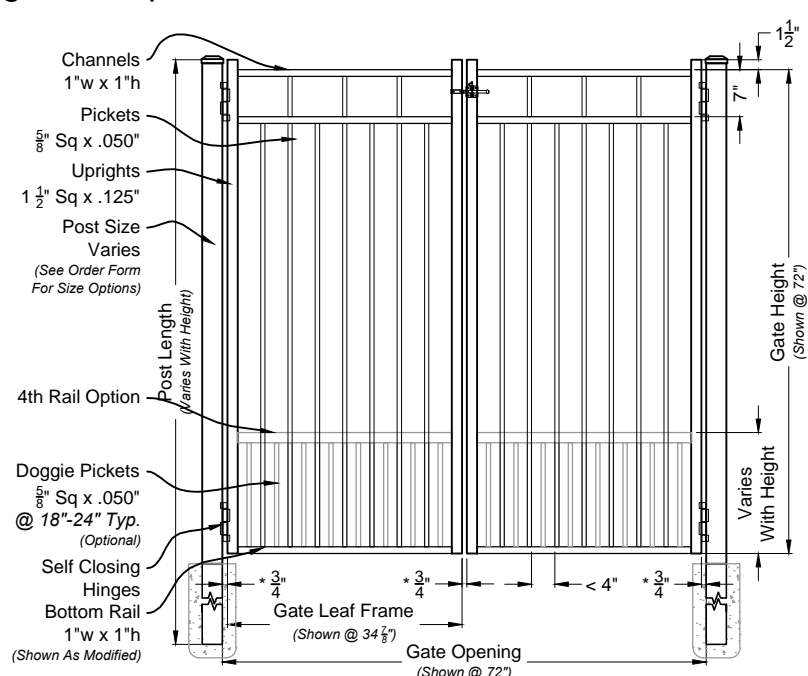

i
01 **Carolina #403 6ft Fence Panel**
Shown As Residential Series Scale: NTS

Matching Gate Options

i
02 **Carolina Single Walk Gate**
#4033 Arched Rail Option Scale: NTS

i
03 **Carolina Double Walk Gate**
#6403M Straight Rail Option Scale: NTS

Carolina Fence & Gate
Residential Series #403

DRAWING NOTES:
Don't Scale From Drawings.
Please See Our Fence & Gate Style Sheet For Other Options.

*Other Optional Gate Hardware Available, But May Change The Hinge And Latch Clearances.

Res 403 Series
Fence & Gate
Details

Approved By: iDeal Aluminum Quote #:
Drawn By: JMixon Drawn Date: 26-Nov-13

2000 Brunswick Lane Phone: 386.736.1700
Deland, FL 32724 Fax: 386.822.4956