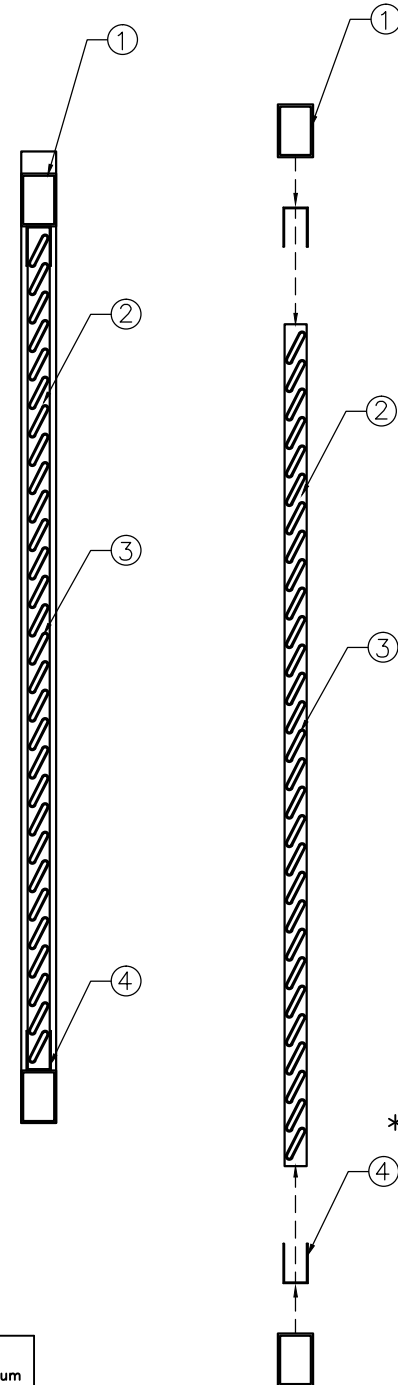

100% DIRECT VISUAL SCREENING

*HV LOW PROFILE DECORATIVE BAHAMA SYSTEM

*SIDE VIEW

PARTS	
ITEM	DESCRIPTION
1	2" x 3" GATE FRAME
2	1 1/4" x 2 1/4" HV LOW PROFILE SIDE FRAME PUNCHED
3	2" BAHAMA DECORATIVE BLADE
4	HV LOW PROFILE TOP & BOTTOM FRAME
5	HV LOW PROFILE BAHAMA PUNCHED CENTER MULLION
6	
7	
8	

2000 BRUNSWICK LANE
 DELAND, FL. 32724
 PHONE: 386-736-1700
 FAX: 386-822-4950

www.idealaluminumproducts.com
 This drawing is the property of Ideal Aluminum Products. It is not to be reproduced, copied, or traced in whole or in part without written consent.