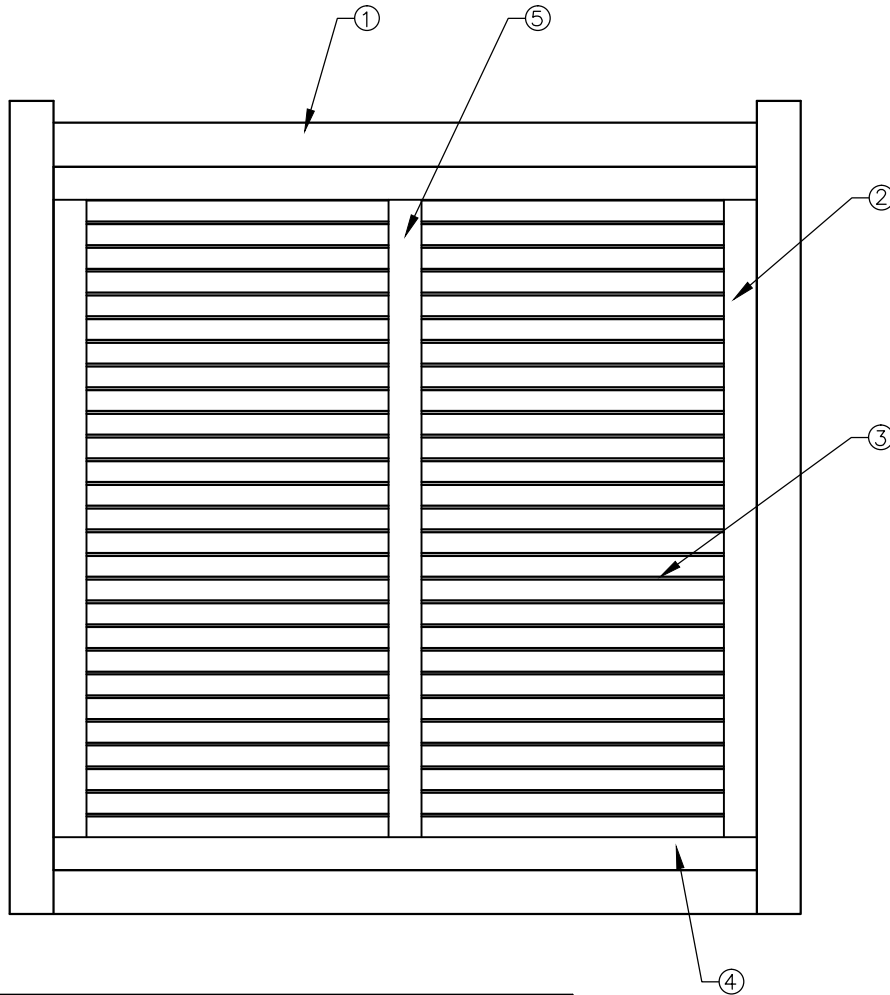

100% DIRECT VISUAL SCREENING

*HV LOW PROFILE DECORATIVE BAHAMA SYSTEM

*SIDE VIEW

PARTS	
ITEM	DESCRIPTION
1	2" x 3" GATE FRAME
2	1 1/4" x 2 1/4" HV LOW PROFILE SIDE FRAME PUNCHED
3	2" BAHAMA DECORATIVE BLADE
4	HV LOW PROFILE TOP & BOTTOM FRAME
5	HV LOW PROFILE BAHAMA PUNCHED CENTER MULLION
6	
7	
8	