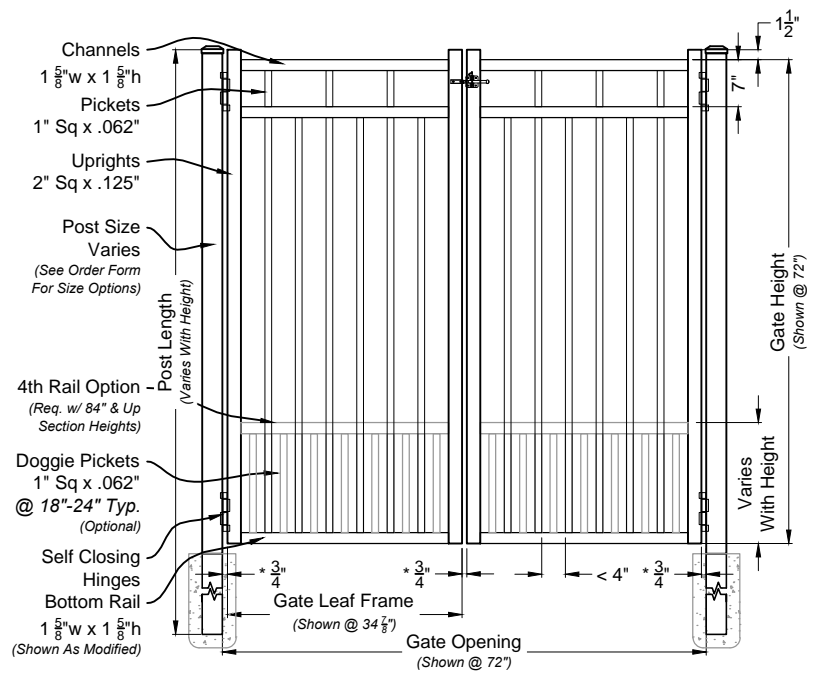

Rings
Not Available

Butterfly Scrolls
Not Available

i
 01 **Carolina #403 6ft Fence Panel**
 Shown As Industrial Series Scale: NTS

Matching Gate Options

i
 02 **Carolina Single Walk Gate**
 #4033 Arched Rail Option Scale: NTS

i
 03 **Carolina Double Walk Gate**
 #6403M Straight Rail Option Scale: NTS

Carolina Fence & Gate
 Industrial Series #403

DRAWING NOTES:
 Don't Scale From Drawings.
 Please See Our Fence & Gate Style Sheet For Other Options.
 *Other Optional Gate Hardware Available, But May Change The Hinge And Latch Clearances.

Ind 403 Series
 Fence & Gate
 Details

Approved By: iDeal Aluminum Quote #:
 Drawn By: JMixon Drawn Date: 26-Nov-13

2000 Brunswick Lane Phone: 386.736.1700
 Deland, FL 32724 Fax: 386.822.4956