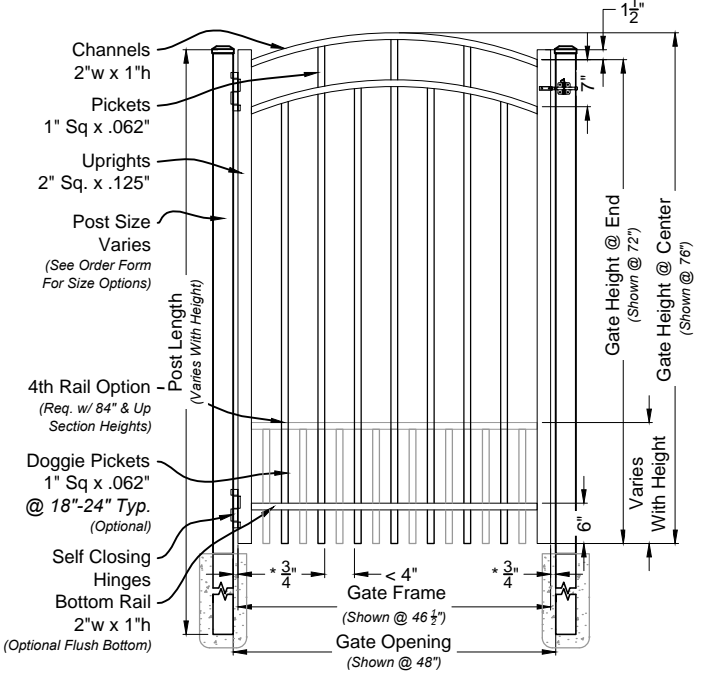

Rings
Not Available

Butterfly Scrolls
Not Available

i
 01 **Carolina #403 6ft Fence Panel**
 Shown As Industrial Series Scale: NTS

Matching Gate Options

i
 02 **Carolina Single Walk Gate**
 #4033 Arched Rail Option Scale: NTS

i
 03 **Carolina Double Walk Gate**
 #6403M Straight Rail Option Scale: NTS

Carolina Fence & Gate
 Industrial Series #403

DRAWING NOTES:
 Don't Scale From Drawings.
 Please See Our Fence & Gate Style Sheet For Other Options.
 *Other Optional Gate Hardware Available, But May Change The Hinge And Latch Clearances.

Ind 403 Series
 Fence & Gate
 Details

Approved By: iDeal Aluminum Quote #:
 Drawn By: JMixon Drawn Date: 26-Nov-13

2000 Brunswick Lane Phone: 386.736.1700
 Deland, FL 32724 Fax: 386.822.4956