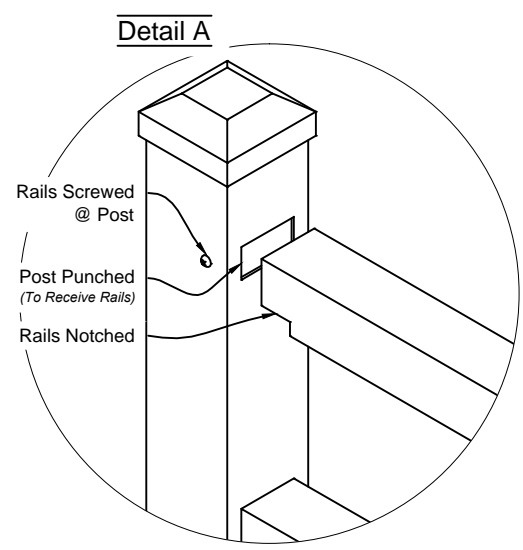

Rings
Not Available

Butterfly Scrolls
Not Available

i
 01 **Carolina #403 6ft Fence Panel**
 Shown As Industrial Series Scale: NTS

Matching Gate Options

i
 02 **Carolina Single Walk Gate**
 #4033 Arched Rail Option Scale: NTS

i
 03 **Carolina Double Walk Gate**
 #6403M Straight Rail Option Scale: NTS

Carolina Fence & Gate
 Industrial Series #403

DRAWING NOTES:
 Don't Scale From Drawings.
 Please See Our Fence & Gate Style Sheet For Other Options.
 *Other Optional Gate Hardware Available, But May Change The Hinge And Latch Clearances.

Ind 403 Series
 Fence & Gate
 Details

Approved By: iDeal Aluminum Quote #:
 Drawn By: JMixon Drawn Date: 26-Nov-13

2000 Brunswick Lane Phone: 386.736.1700
 Deland, FL 32724 Fax: 386.822.4956