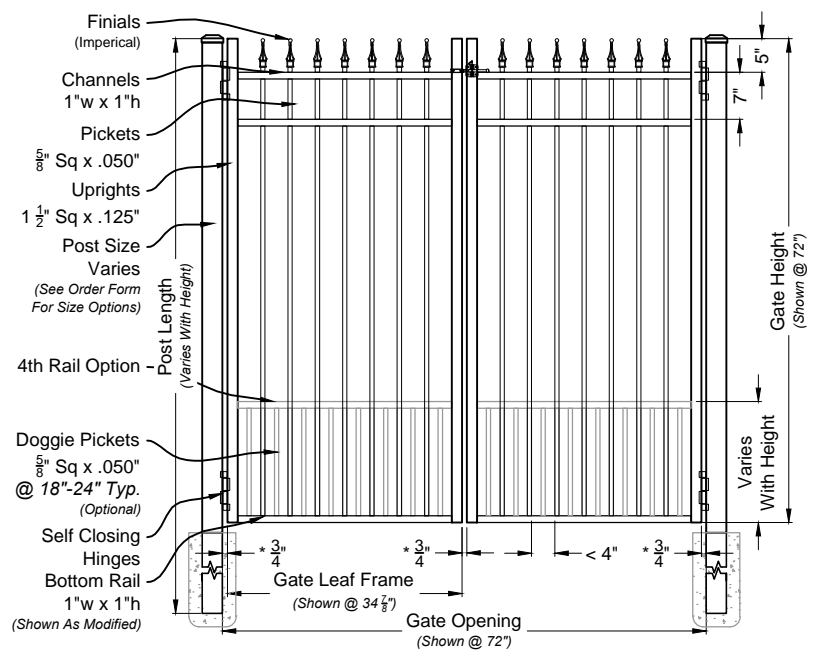

i 01 **Finials #600 6ft Fence Panel**
 Shown As Residential Series Scale: NTS

Matching Gate Options

i 02 **Finials Single Walk Gate**
 #6003 Arched Rail Option Scale: NTS

i 03 **Finials Double Walk Gate**
 #6600M Straight Rail Option Scale: NTS

Finials Fence & Gate
 Residential Series #600

DRAWING NOTES:
 Don't Scale From Drawings.
 Please See Our Fence & Gate Style Sheet For Other Options.
 *Other Optional Gate Hardware Available, But May Change The Hinge And Latch Clearances.

Res 600 Series
 Fence & Gate
 Details

Approved By: iDeal Aluminum Quote #:
 Drawn By: JMixon Drawn Date: 26-Nov-13

2000 Brunswick Lane Phone: 386.736.1700
 Deland, FL 32724 Fax: 386.822.4956