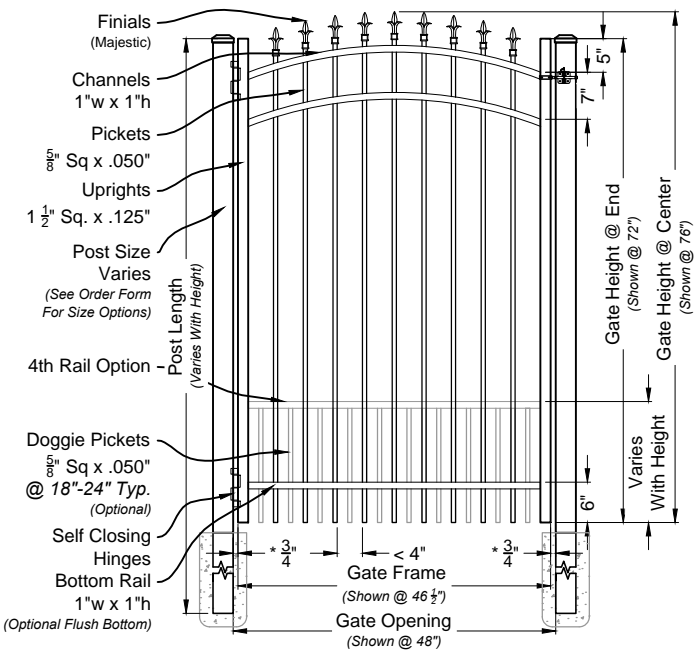

i 01 **Finials #600 6ft Fence Panel**
 Shown As Residential Series Scale: NTS

Matching Gate Options

i 02 **Finials Single Walk Gate**
 #6003 Arched Rail Option Scale: NTS

i 03 **Finials Double Walk Gate**
 #6600M Straight Rail Option Scale: NTS

Finials Fence & Gate
 Residential Series #600

DRAWING NOTES:
 Don't Scale From Drawings.
 Please See Our Fence & Gate Style Sheet For Other Options.
 *Other Optional Gate Hardware Available, But May Change The Hinge And Latch Clearances.

Res 600 Series
 Fence & Gate
 Details

Approved By: iDeal Aluminum Quote #:
 Drawn By: JMixon Drawn Date: 26-Nov-13

2000 Brunswick Lane Phone: 386.736.1700
 Deland, FL 32724 Fax: 386.822.4956