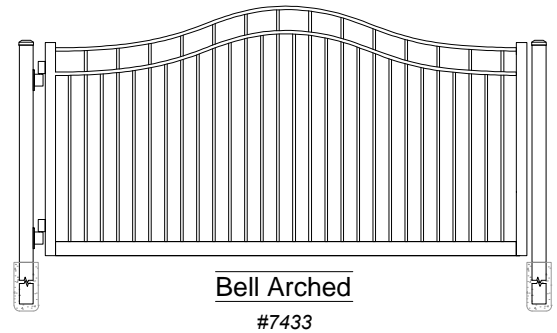

01 Carolina #7403 Single Swing Gate
 Shown As Standard (Commercial Series) Scale: NTS

02 iDeal Barrel Hinge
 Custom To Fit Any Post Size Scale: NTS

Carolina Single Swing Estate Gate
 Commercial

DRAWING NOTES:
 Don't Scale Drawings
 Please See Our Estate Gate Style Sheet For
 Other Options

Carolina Series
 Single Swing
 Estate Gates

Approved By: iDeal Aluminum Quote #: _____
 Drawn By: JMixon Drawn Date: 25-Sep-17

3200 Parker Drive Phone: 386.736.1700
 St Augustine, FL 32084 Fax: 386.822.4956