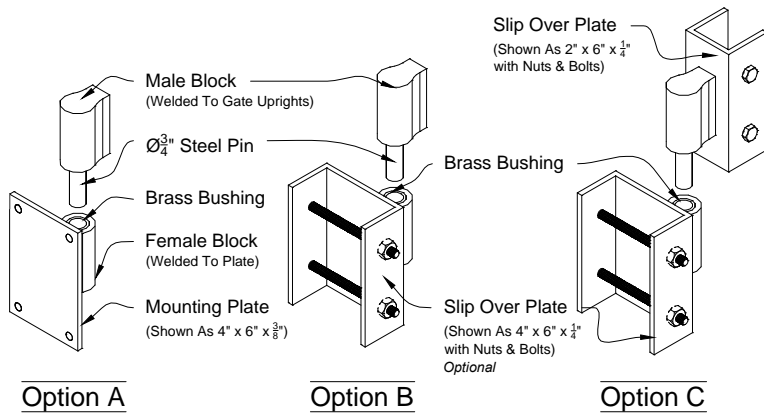

01 Carolina #7403 Single Swing Gate
 Shown As Standard (Commercial Series) Scale: NTS

02 iDeal Barrel Hinge
 Custom To Fit Any Post Size Scale: NTS

Carolina Single Swing Estate Gate
 Commercial

DRAWING NOTES:
 Don't Scale Drawings
 Please See Our Estate Gate Style Sheet For
 Other Options