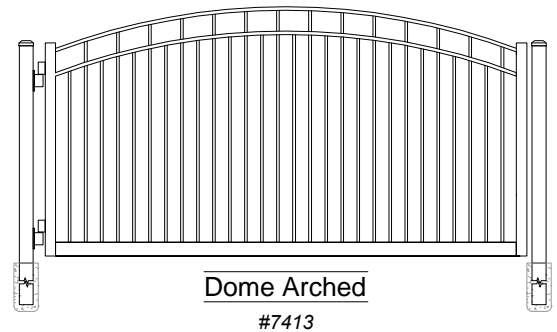

01 Carolina #7403 Single Swing Gate
 Shown As Standard (Commercial Series) Scale: NTS

02 iDeal Barrel Hinge
 Custom To Fit Any Post Size Scale: NTS

Carolina Single Swing Estate Gate
 Commercial

DRAWING NOTES:
 Don't Scale Drawings
 Please See Our Estate Gate Style Sheet For
 Other Options

Carolina Series
 Single Swing
 Estate Gates

Approved By: iDeal Aluminum Quote #: _____
 Drawn By: JMixon Drawn Date: 25-Sep-17

3200 Parker Drive Phone: 386.736.1700
 St Augustine, FL 32084 Fax: 386.822.4956