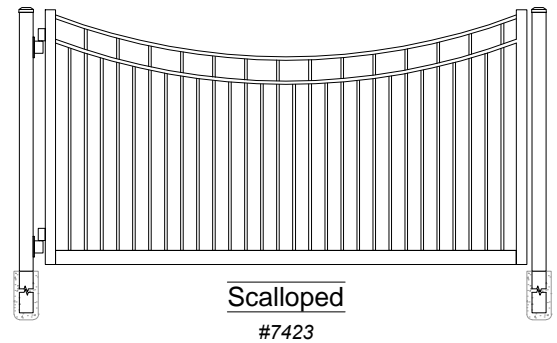

01 Carolina #7403 Single Swing Gate
 Shown As Standard (Commercial Series) Scale: NTS

02 iDeal Barrel Hinge
 Custom To Fit Any Post Size Scale: NTS

Carolina Single Swing Estate Gate
 Commercial

DRAWING NOTES:
 Don't Scale Drawings
 Please See Our Estate Gate Style Sheet For
 Other Options