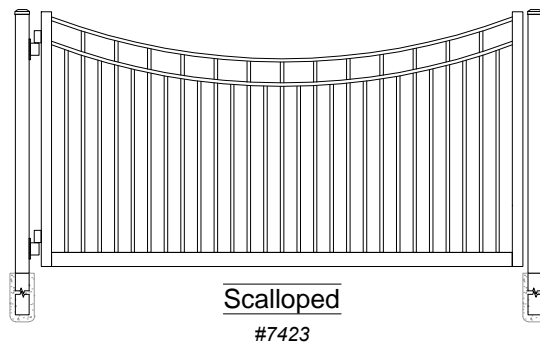

**01 Carolina #7403 Single Swing Gate**  
 Shown As Standard (Industrial Series) Scale: NTS

**02 iDeal Barrel Hinge**  
 Custom To Fit Any Post Size Scale: NTS

Carolina Single Swing Estate Gate  
 Industrial