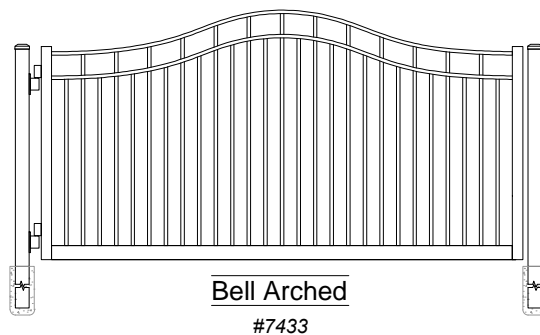

**01 Carolina #7403 Single Swing Gate**  
 Shown As Standard (Industrial Series) Scale: NTS

**02 iDeal Barrel Hinge**  
 Custom To Fit Any Post Size Scale: NTS

Carolina Single Swing Estate Gate  
 Industrial

**DRAWING NOTES:**  
 Don't Scale Drawings  
 Please See Our Estate Gate Style Sheet For  
 Other Options

Carolina Series  
 Single Swing  
 Estate Gates

Approved By: iDeal Aluminum Quote #: \_\_\_\_\_  
 Drawn By: JMixon Drawn Date: 15-Feb-17