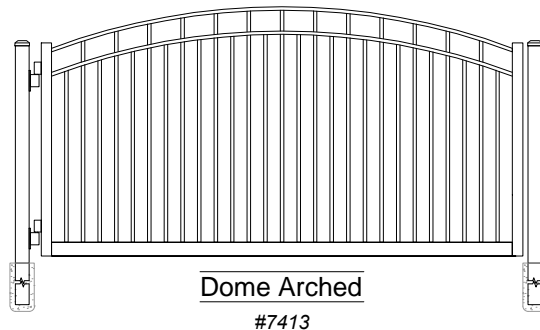

01 Carolina #7403 Single Swing Gate
 Shown As Standard (Industrial Series) Scale: NTS

02 iDeal Barrel Hinge
 Custom To Fit Any Post Size Scale: NTS

Carolina Single Swing Estate Gate
 Industrial

DRAWING NOTES:
 Don't Scale Drawings
 Please See Our Estate Gate Style Sheet For
 Other Options

Carolina Series
 Single Swing
 Estate Gates

Approved By: iDeal Aluminum Quote #: _____
 Drawn By: JMixon Drawn Date: 15-Feb-17

3200 Parker Drive Phone: 386.736.1700
 St Augustine, FL 32084 Fax: 386.822.4956