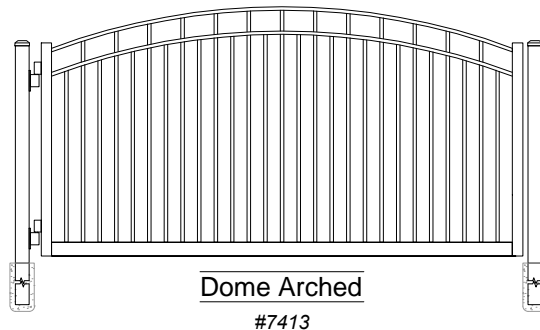

**01 Carolina #7403 Single Swing Gate**  
 Shown As Standard (Industrial Series) Scale: NTS

**02 iDeal Barrel Hinge**  
 Custom To Fit Any Post Size Scale: NTS

Carolina Single Swing Estate Gate  
 Industrial

**DRAWING NOTES:**  
 Don't Scale Drawings  
 Please See Our Estate Gate Style Sheet For  
 Other Options

Carolina Series  
 Single Swing  
 Estate Gates

Approved By: iDeal Aluminum Quote #: \_\_\_\_\_  
 Drawn By: JMixon Drawn Date: 15-Feb-17