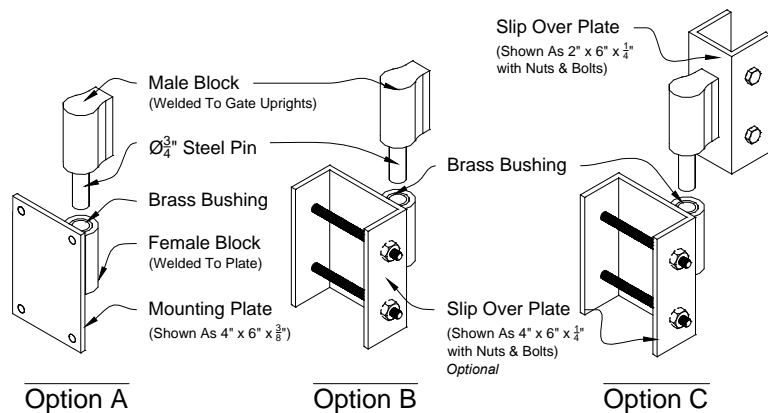

**01 Carolina #7403 Single Swing Gate**  
 Shown As Standard (Industrial Series) Scale: NTS

**02 iDeal Barrel Hinge**  
 Custom To Fit Any Post Size Scale: NTS

Carolina Single Swing Estate Gate  
 Industrial