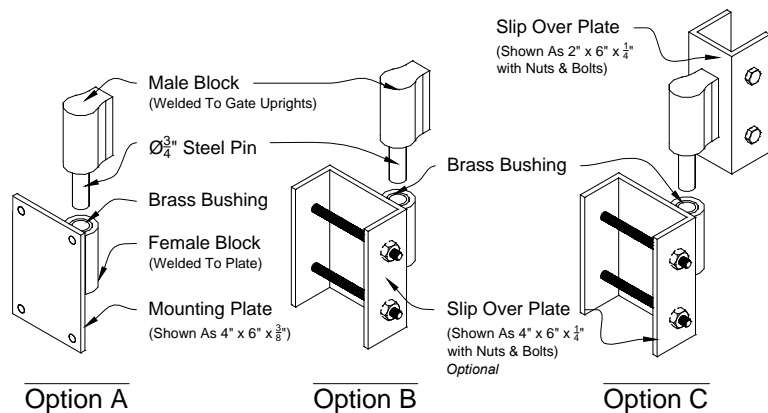

01 Carolina #7403 Single Swing Gate
 Shown As Standard (Industrial Series) Scale: NTS

02 iDeal Barrel Hinge
 Custom To Fit Any Post Size Scale: NTS

Carolina Single Swing Estate Gate
 Industrial

DRAWING NOTES:
 Don't Scale Drawings
 Please See Our Estate Gate Style Sheet For
 Other Options