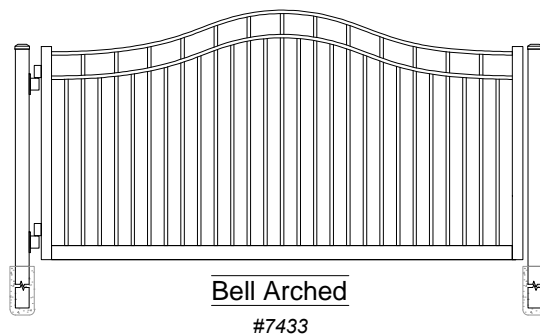

01 Carolina #7403 Single Swing Gate
 Shown As Standard (Industrial Series) Scale: NTS

02 iDeal Barrel Hinge
 Custom To Fit Any Post Size Scale: NTS

Carolina Single Swing Estate Gate
 Industrial

DRAWING NOTES:
 Don't Scale Drawings
 Please See Our Estate Gate Style Sheet For
 Other Options

Carolina Series
 Single Swing
 Estate Gates

Approved By: iDeal Aluminum Quote #: _____
 Drawn By: JMixon Drawn Date: 15-Feb-17

3200 Parker Drive Phone: 386.736.1700
 St Augustine, FL 32084 Fax: 386.822.4956