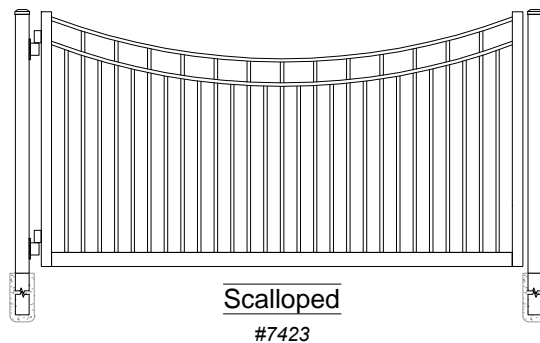

01 Carolina #7403 Single Swing Gate
 Shown As Standard (Industrial Series) Scale: NTS

02 iDeal Barrel Hinge
 Custom To Fit Any Post Size Scale: NTS

Carolina Single Swing Estate Gate
 Industrial

DRAWING NOTES:
 Don't Scale Drawings
 Please See Our Estate Gate Style Sheet For
 Other Options