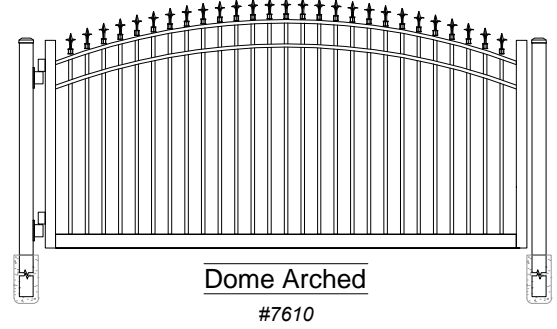

01 **Maine #7203 Single Swing Gate**
Shown As Standard (Industrial Series) Scale: NTS

02 **iDeal Barrel Hinge**
Custom To Fit Any Post Size Scale: NTS

Finials Single Swing Estate Gate
Industrial

DRAWING NOTES:
Don't Scale Drawings
Please See Our Estate Gate Style Sheet For
Other Options