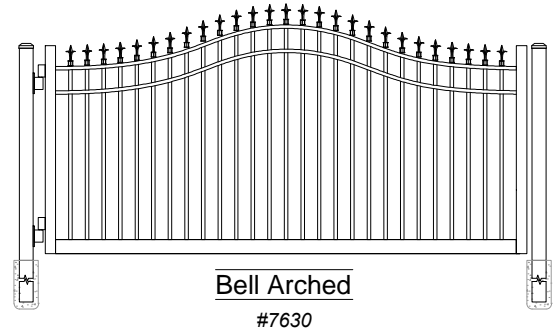

01 **Maine #7203 Single Swing Gate**
Shown As Standard (Industrial Series) Scale: NTS

02 **iDeal Barrel Hinge**
Custom To Fit Any Post Size Scale: NTS

Finials Single Swing Estate Gate
Industrial

DRAWING NOTES:
Don't Scale Drawings
Please See Our Estate Gate Style Sheet For
Other Options

Finials Series
Single Swing
Estate Gates

Approved By: iDeal Aluminum Quote #: _____
Drawn By: JMixon Drawn Date: 16-Feb-17

3200 Parker Drive Phone: 386.736.1700
St Augustine, FL 32084 Fax: 386.822.4956