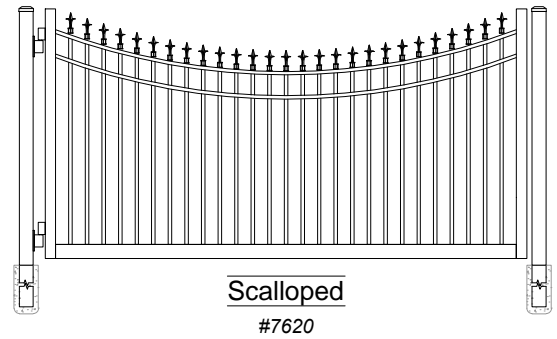

01 **Maine #7203 Single Swing Gate**
Shown As Standard (Industrial Series) Scale: NTS

02 **iDeal Barrel Hinge**
Custom To Fit Any Post Size Scale: NTS

Finials Single Swing Estate Gate
Industrial

DRAWING NOTES:
Don't Scale Drawings
Please See Our Estate Gate Style Sheet For
Other Options