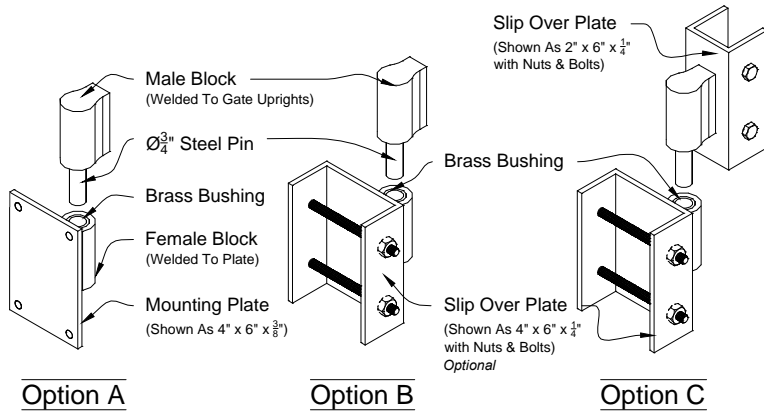

01 **Maine #7203 Single Swing Gate**
Shown As Standard (Industrial Series) Scale: NTS

02 **iDeal Barrel Hinge**
Custom To Fit Any Post Size Scale: NTS

Finials Single Swing Estate Gate
Industrial

DRAWING NOTES:
Don't Scale Drawings
Please See Our Estate Gate Style Sheet For
Other Options