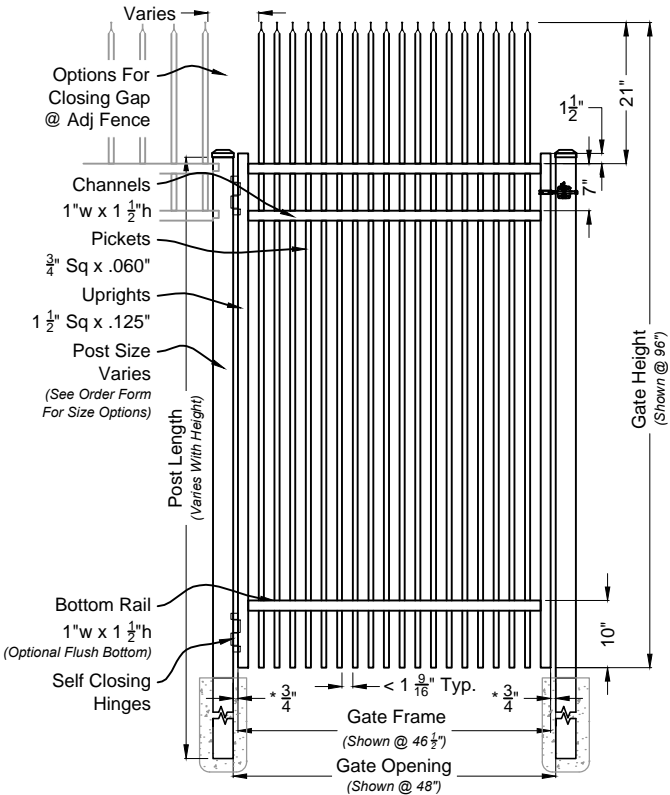

Talon #700 (Security) 8ft Fence Panel
Shown As Commercial Series Scale: NTS

Matching Gate Options

Talon Single Walk Gate
#7000 Straight Rail Option Scale: NTS

Talon Double Walk Gate
#6700 Straight Rail Option Scale: NTS

Talon Fence & Gate
Commercial Series #700

DRAWING NOTES:

Don't Scale From Drawings.
Please See Our Fence & Gate Style Sheet For Other Options.

*Other Optional Gate Hardware Available, But May Change The Hinge And Latch Clearances.

** Picket Layout Will Vary Based On Gate Openings And Security Needs.

Com 700 Series
Fence & Gate
Details

Approved By: IDEAL DEALS Quote #: Drawn By: JMixon Drawn Date: 26-Nov-13

2000 Brunswick Lane Deland, FL 32724 Phone: 386.736.1700 Fax: 386.822.4956