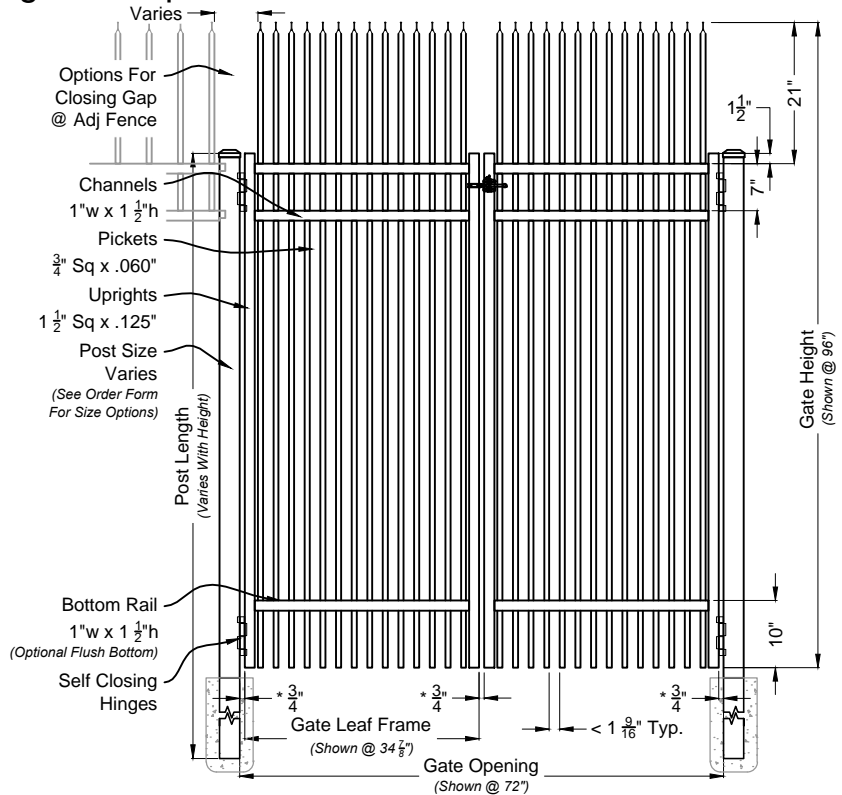

Talon #700 (Security) 8ft Fence Panel
Shown As Commercial Series Scale: NTS

Matching Gate Options

Talon Single Walk Gate
#7000 Straight Rail Option Scale: NTS

Talon Double Walk Gate
#6700 Straight Rail Option Scale: NTS

Talon Fence & Gate
Commercial Series #700

DRAWING NOTES:

Don't Scale From Drawings.
Please See Our Fence & Gate Style Sheet For Other Options.

*Other Optional Gate Hardware Available, But May Change The Hinge And Latch Clearances.

** Picket Layout Will Vary Based On Gate Openings And Security Needs.

Com 700 Series
Fence & Gate
Details

Approved By: IDEAL DEALS Quote #: Drawn By: JMixon Drawn Date: 26-Nov-13

2000 Brunswick Lane Deland, FL 32724 Phone: 386.736.1700 Fax: 386.822.4956