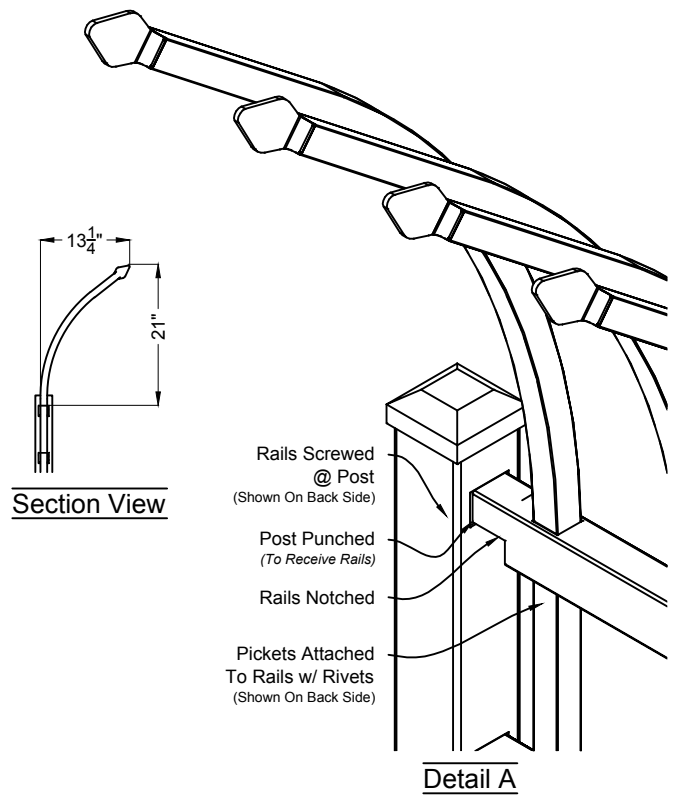

iDeal

aluminum

Talon

FENCE AND GATE PRODUCTS

SECURITY FENCE DETAILS

Talon #700 (Security) 6ft Fence Panel

01 Shown As Industrial Series Scale: NTS

SECURITY TOP TRACK CANTILEVER DETAILS

STANDARD COLORS

- Talon security pickets are also available in swing, top & bottom cantilevers and v-track gates.
- Available in industrial and commercial grades
- 3 and 4 rail options available
- Four standard colors
- All products are proudly made in the USA
- Idealcoat 2604 standard powder coating