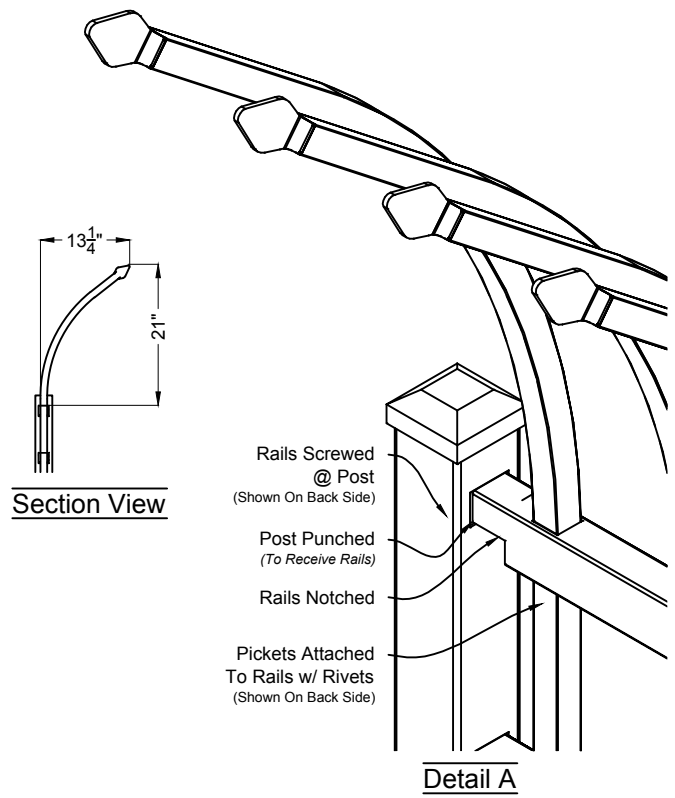

iDeal

aluminum

Talon

FENCE AND GATE PRODUCTS

SECURITY FENCE DETAILS

Talon #700 (Security) 6ft Fence Panel

01 Shown As Industrial Series Scale: NTS

SECURITY TOP TRACK CANTILEVER DETAILS

STANDARD COLORS

- Talon security pickets are also available in swing, top & bottom cantilevers and v-track gates.
- Available in industrial and commercial grades
- 3 and 4 rail options available
- Four standard colors
- All products are proudly made in the USA
- Idealcoat 2604 standard powder coating