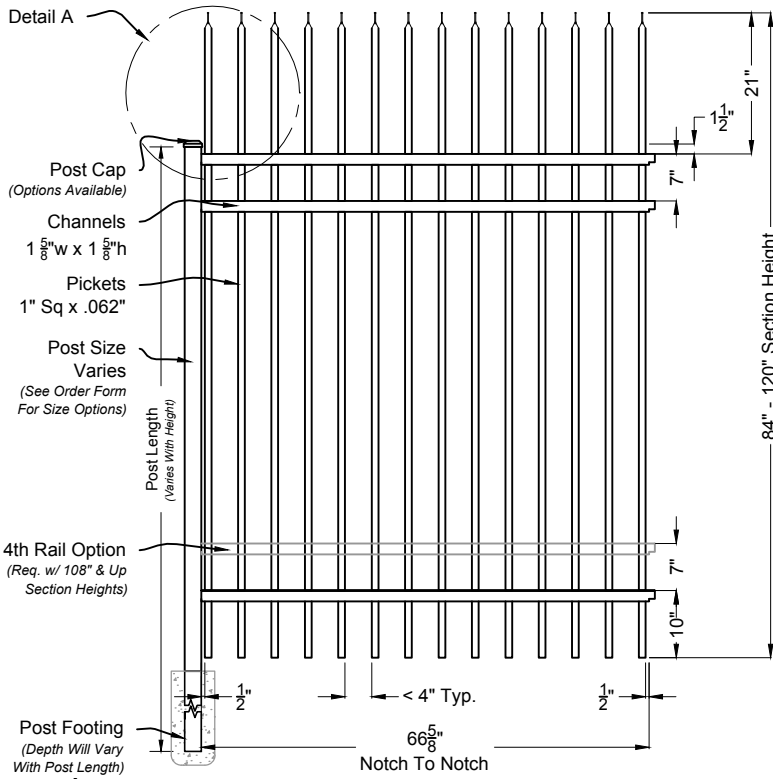

iDeal

aluminum

Talon

FENCE AND GATE PRODUCTS

SECURITY FENCE DETAILS

Talon #700 (Security) 6ft Fence Panel

01 Shown As Industrial Series Scale: NTS

SECURITY TOP TRACK CANTILEVER DETAILS

STANDARD COLORS

- Talon security pickets are also available in swing, top & bottom cantilevers and v-track gates.
- Available in industrial and commercial grades
- 3 and 4 rail options available
- Four standard colors
- All products are proudly made in the USA
- Idealcoat 2604 standard powder coating