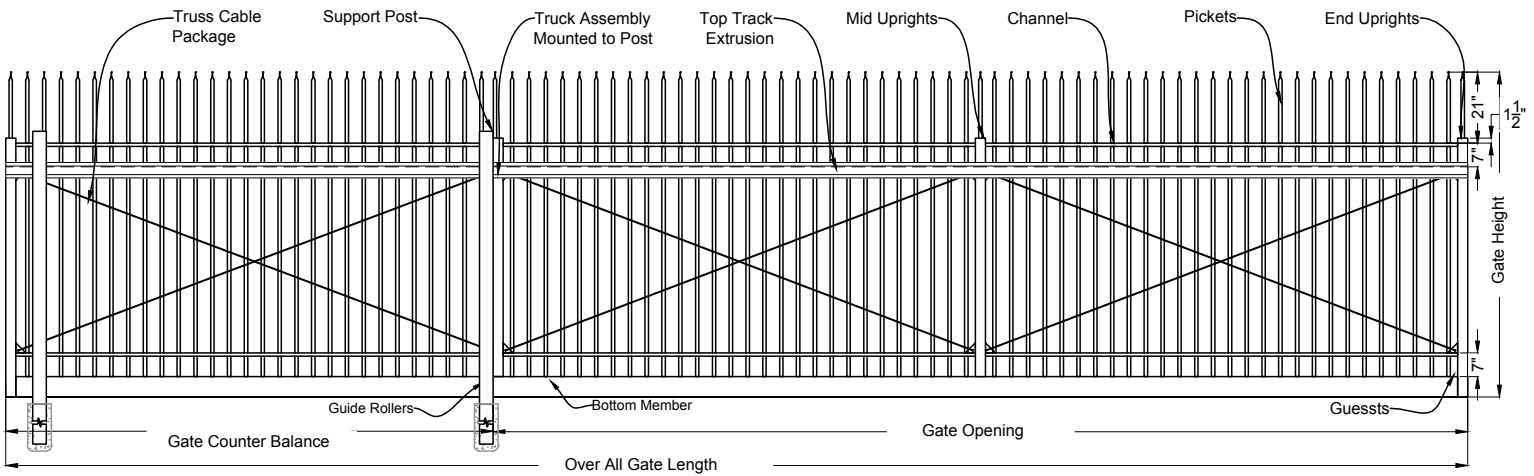

iDeal

aluminum

Talon

FENCE AND GATE PRODUCTS

SECURITY FENCE DETAILS

Talon #700 (Security) 6ft Fence Panel

01 Shown As Industrial Series Scale: NTS

SECURITY TOP TRACK CANTILEVER DETAILS

STANDARD COLORS

- Talon security pickets are also available in swing, top & bottom cantilevers and v-track gates.
- Available in industrial and commercial grades
- 3 and 4 rail options available
- Four standard colors
- All products are proudly made in the USA
- Idealcoat 2604 standard powder coating