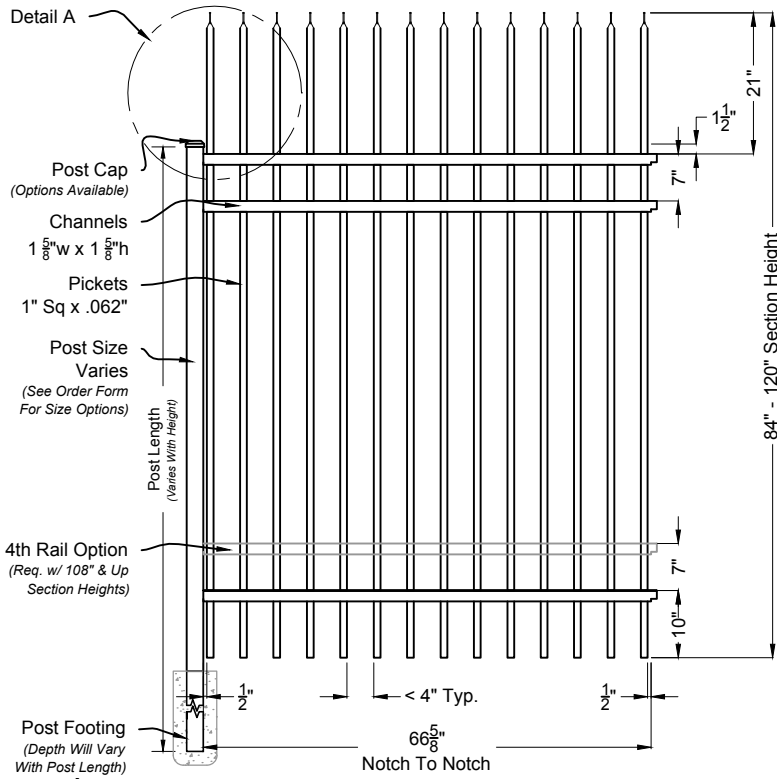

iDeal

aluminum

Talon

FENCE AND GATE PRODUCTS

SECURITY FENCE DETAILS

Talon #700 (Security) 6ft Fence Panel

01 Shown As Industrial Series Scale: NTS

SECURITY TOP TRACK CANTILEVER DETAILS

STANDARD COLORS

- Talon security pickets are also available in swing, top & bottom cantilevers and v-track gates.
- Available in industrial and commercial grades
- 3 and 4 rail options available
- Four standard colors
- All products are proudly made in the USA
- Idealcoat 2604 standard powder coating