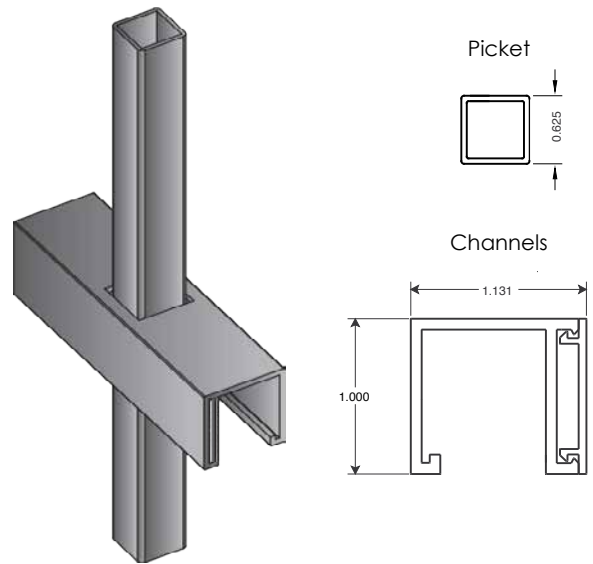

iDeal

aluminum

Hidden Fastener Fence

PREMIUM RESIDENTIAL DESIGN

AVAILABLE STYLES

Ideal offers a new series of aluminum fence with hidden fasteners to meet your needs. Ideal's patented design technology provides you a seamless view showcasing both sides of our elegant channel with ZERO visible screws. Ideal's elegant ornamental aluminum fencing, with Idealcoat powder coated finish, provides a maintenance-free fence that will last for years. All of our styles are sleekly designed, with clean lines, and add a unique finishing touch to any outdoor space.

POST/RAIL CONNECTION

HIDDEN FASTENER PICKETS AND CHANNELS

4 STANDARD COLORS/INFINITE CUSTOM COLORS

Actual colors may vary

- Walk gates are available to match all ideal fence styles
- Fence styles available to meet pool code
- All products are proudly made in the USA
- Idealcoat 2604 standard powder coating