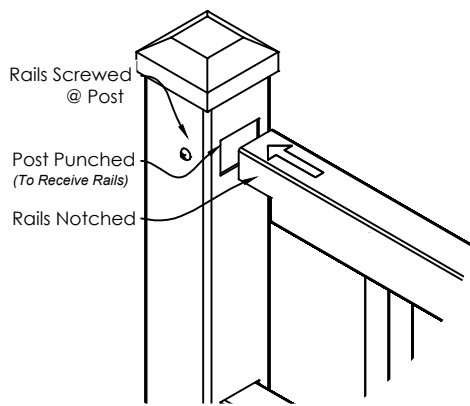

iDeal

aluminum

Hidden Fastener Fence

PREMIUM RESIDENTIAL DESIGN

AVAILABLE STYLES

Ideal offers a new series of aluminum fence with hidden fasteners to meet your needs. Ideal's patented design technology provides you a seamless view showcasing both sides of our elegant channel with ZERO visible screws. Ideal's elegant ornamental aluminum fencing, with Idealcoat powder coated finish, provides a maintenance-free fence that will last for years. All of our styles are sleekly designed, with clean lines, and add a unique finishing touch to any outdoor space.

POST/RAIL CONNECTION

HIDDEN FASTENER PICKETS AND CHANNELS

4 STANDARD COLORS/INFINITE CUSTOM COLORS

Actual colors may vary

- Walk gates are available to match all ideal fence styles
- Fence styles available to meet pool code
- All products are proudly made in the USA
- Idealcoat 2604 standard powder coating