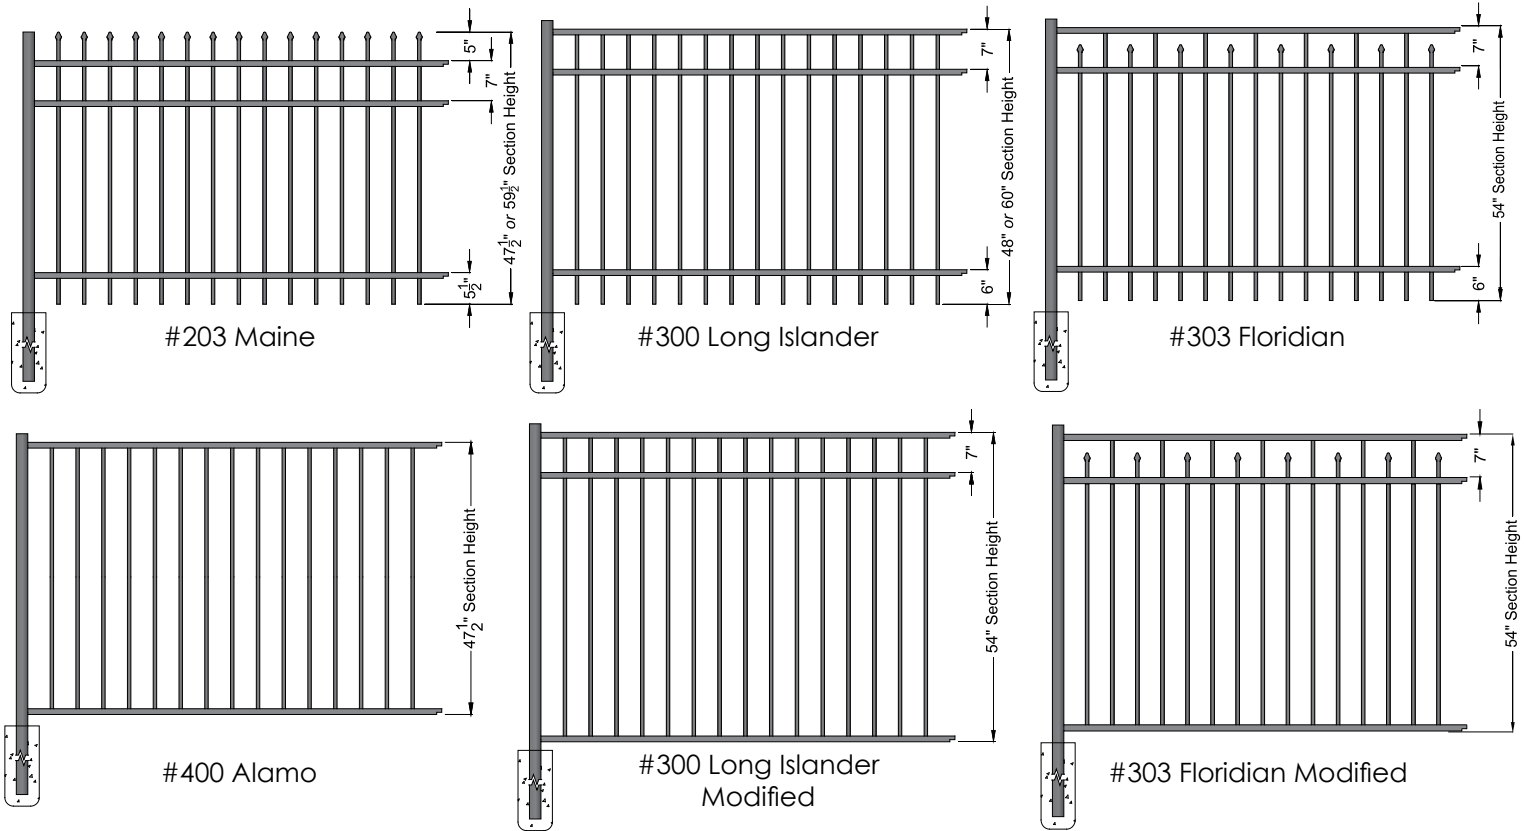

iDeal

aluminum

Hidden Fastener Fence

PREMIUM RESIDENTIAL DESIGN

AVAILABLE STYLES

Ideal offers a new series of aluminum fence with hidden fasteners to meet your needs. Ideal's patented design technology provides you a seamless view showcasing both sides of our elegant channel with ZERO visible screws. Ideal's elegant ornamental aluminum fencing, with Idealcoat powder coated finish, provides a maintenance-free fence that will last for years. All of our styles are sleekly designed, with clean lines, and add a unique finishing touch to any outdoor space.

POST/RAIL CONNECTION

HIDDEN FASTENER PICKETS AND CHANNELS

4 STANDARD COLORS/INFINITE CUSTOM COLORS

Actual colors may vary

- Walk gates are available to match all ideal fence styles
- Fence styles available to meet pool code
- All products are proudly made in the USA
- Idealcoat 2604 standard powder coating