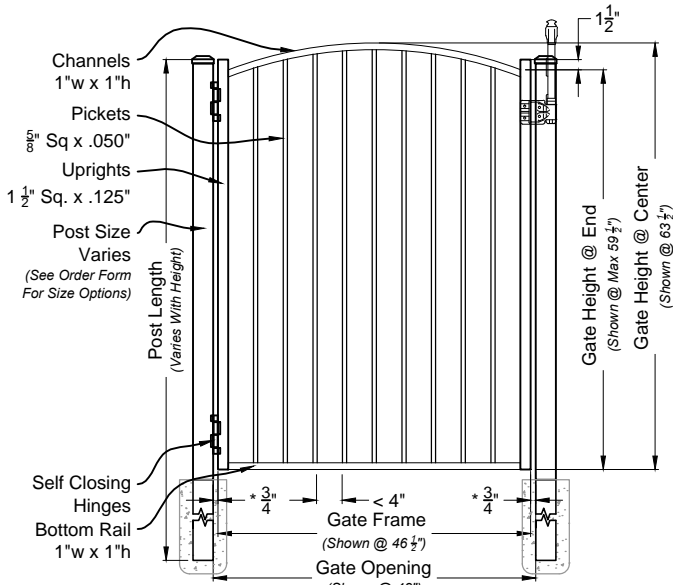

Rings
Not Available

Butterfly Scrolls
Not Available

i
 01 **Alamo #400 6ft Fence Panel**
 Shown As Residential Series Scale: NTS

Matching Gate Options

i
 02 **Alamo Single Walk Gate**
 #4004 Arched Rail Option Scale: NTS

i
 03 **Alamo Double Walk Gate**
 #6400M Straight Rail Option Scale: NTS

Alamo Fence & Gate
 Residential Series #400

DRAWING NOTES:

Don't Scale From Drawings.
 Please See Our Fence & Gate Style Sheet For Other Options.

*Other Optional Gate Hardware Available, But May Change The Hinge And Latch Clearances.

Res 400 Series
 Fence & Gate
 Details
 Pool Code

Approved By: iDeal Aluminum Quote #:
 Drawn By: JMixon Drawn Date: 26-Nov-13