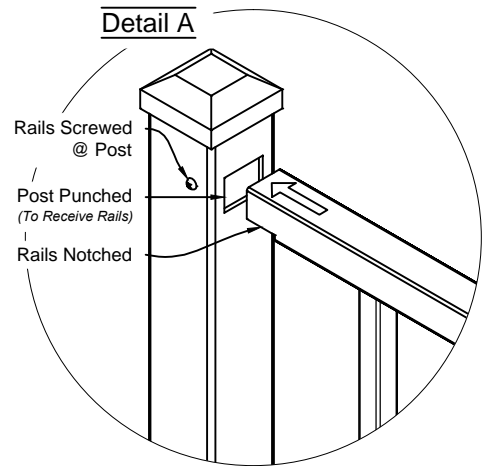

Rings
Not Available

Butterfly Scrolls
Not Available

i
 01 **Alamo #400 6ft Fence Panel**
 Shown As Residential Series Scale: NTS

Matching Gate Options

i
 02 **Alamo Single Walk Gate**
 #4004 Arched Rail Option Scale: NTS

i
 03 **Alamo Double Walk Gate**
 #6400M Straight Rail Option Scale: NTS

Alamo Fence & Gate
 Residential Series #400

DRAWING NOTES:

Don't Scale From Drawings.
 Please See Our Fence & Gate Style Sheet For Other Options.

*Other Optional Gate Hardware Available, But May Change The Hinge And Latch Clearances.

Res 400 Series
 Fence & Gate
 Details
 Pool Code

Approved By: iDeal Aluminum Quote #:
 Drawn By: JMixon Drawn Date: 26-Nov-13