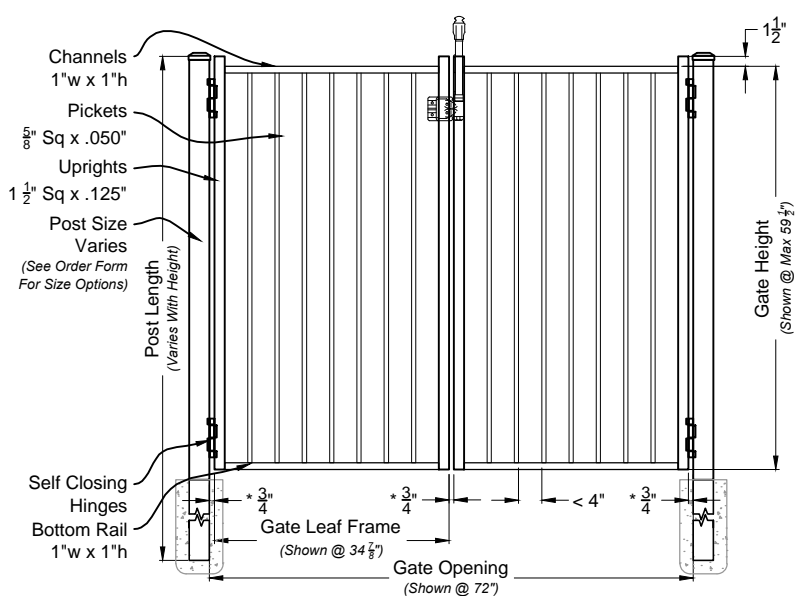

Rings
Not Available

Butterfly Scrolls
Not Available

i
 01 **Alamo #400 6ft Fence Panel**
 Shown As Residential Series Scale: NTS

Matching Gate Options

i
 02 **Alamo Single Walk Gate**
 #4004 Arched Rail Option Scale: NTS

i
 03 **Alamo Double Walk Gate**
 #6400M Straight Rail Option Scale: NTS

Alamo Fence & Gate
 Residential Series #400

DRAWING NOTES:

Don't Scale From Drawings.
 Please See Our Fence & Gate Style Sheet For Other Options.

*Other Optional Gate Hardware Available, But May Change The Hinge And Latch Clearances.

Res 400 Series
 Fence & Gate
 Details
 Pool Code

Approved By: iDeal Aluminum Quote #:
 Drawn By: JMixon Drawn Date: 26-Nov-13