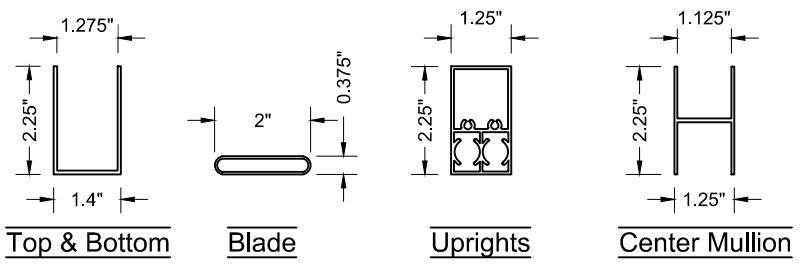

**i**  
01 **Louver Fence Panel**  
0% Visibility Scale: NTS

**i**  
01 **Louver Material Specs**  
Scale: NTS

**Louver Fence Panel**

**DRAWING NOTES:**  
Don't Scale From Drawings.  
Please See Our Fence & Gate Style Sheet For  
Other Options.

Louver Series  
Fence Details

Approved By: iDeal Aluminum Quote #:  
Drawn By: JMixon Drawn Date: 26-Nov-13

2000 Brunswick Lane Phone: 386.736.1700  
Deland, FL 32724 Fax: 386.822.4956