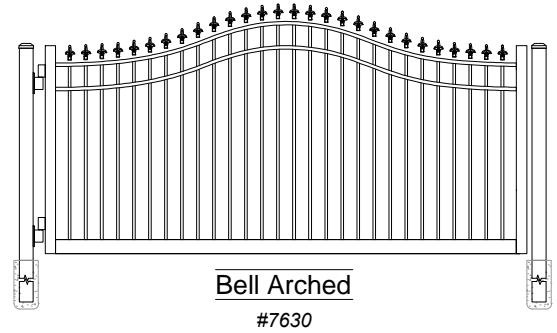

01 **Finials #7600 Single Swing Gate**
Shown As Standard (Commercial Series) Scale: NTS

02 **iDeal Barrel Hinge**
Custom To Fit Any Post Size Scale: NTS

Finials Single Swing Estate Gate
Commercial

DRAWING NOTES:
Don't Scale Drawings
Please See Our Estate Gate Style Sheet For
Other Options

Finials Series
Single Swing
Estate Gates

Approved By: iDeal Aluminum Quote #:
Drawn By: JMixon Drawn Date: 16-Feb-17

3200 Parker Drive Phone: 386.736.1700
St Augustine, FL 32084 Fax: 386.822.4956