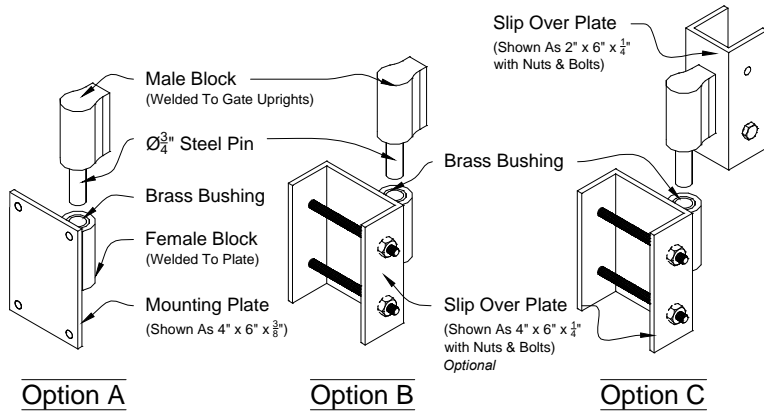

01 **Finials #7600 Single Swing Gate**
Shown As Standard (Commercial Series) Scale: NTS

02 **iDeal Barrel Hinge**
Custom To Fit Any Post Size Scale: NTS

Finials Single Swing Estate Gate
Commercial

DRAWING NOTES:
Don't Scale Drawings
Please See Our Estate Gate Style Sheet For
Other Options