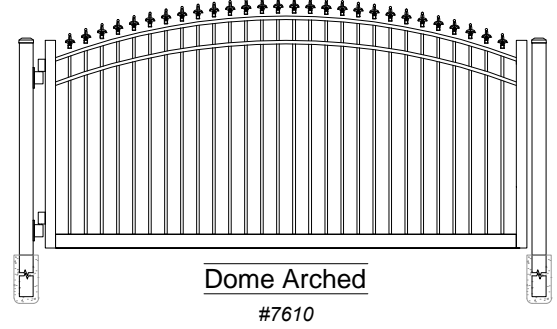

01 **Finials #7600 Single Swing Gate**
Shown As Standard (Commercial Series) Scale: NTS

02 **iDeal Barrel Hinge**
Custom To Fit Any Post Size Scale: NTS

Finials Single Swing Estate Gate
Commercial

DRAWING NOTES:
Don't Scale Drawings
Please See Our Estate Gate Style Sheet For
Other Options